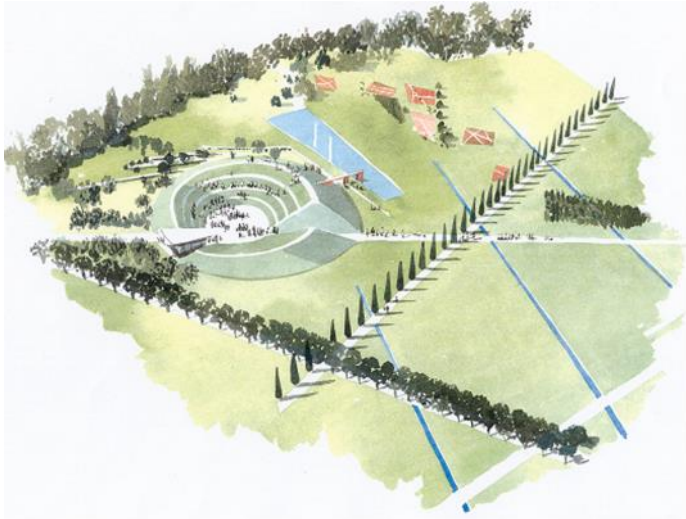

Pioneering women in landscape architecture

Part 1 From Brenda Colvin to Diana Armstrong Bell

Parco Franco Verga, Milan -Teatro Verde
Armstrong Bell Landscape Design

AT

**Kingston University / Kingston School of Art /
Department of
Architecture and Landscape**

Less than 15 minutes walk from Kingston Train
station

FOLAR introduces 5 x 20
minute presentations

On Wednesday October
16th 2019
5.00-8.00 pm with drinks

Gale Common—pulverised fuel ash hill
Brenda Colvin

Booking details and more
information <http://folar.uk/>
[News-Events](http://folar.uk/News-Events)

**FOLAR—Friends of the Landscape
Library and Archive at Reading**

Harvey's Roof Garden Photos Susan Jellicoe
© Museum of English Rural Life/
Landscape Institute